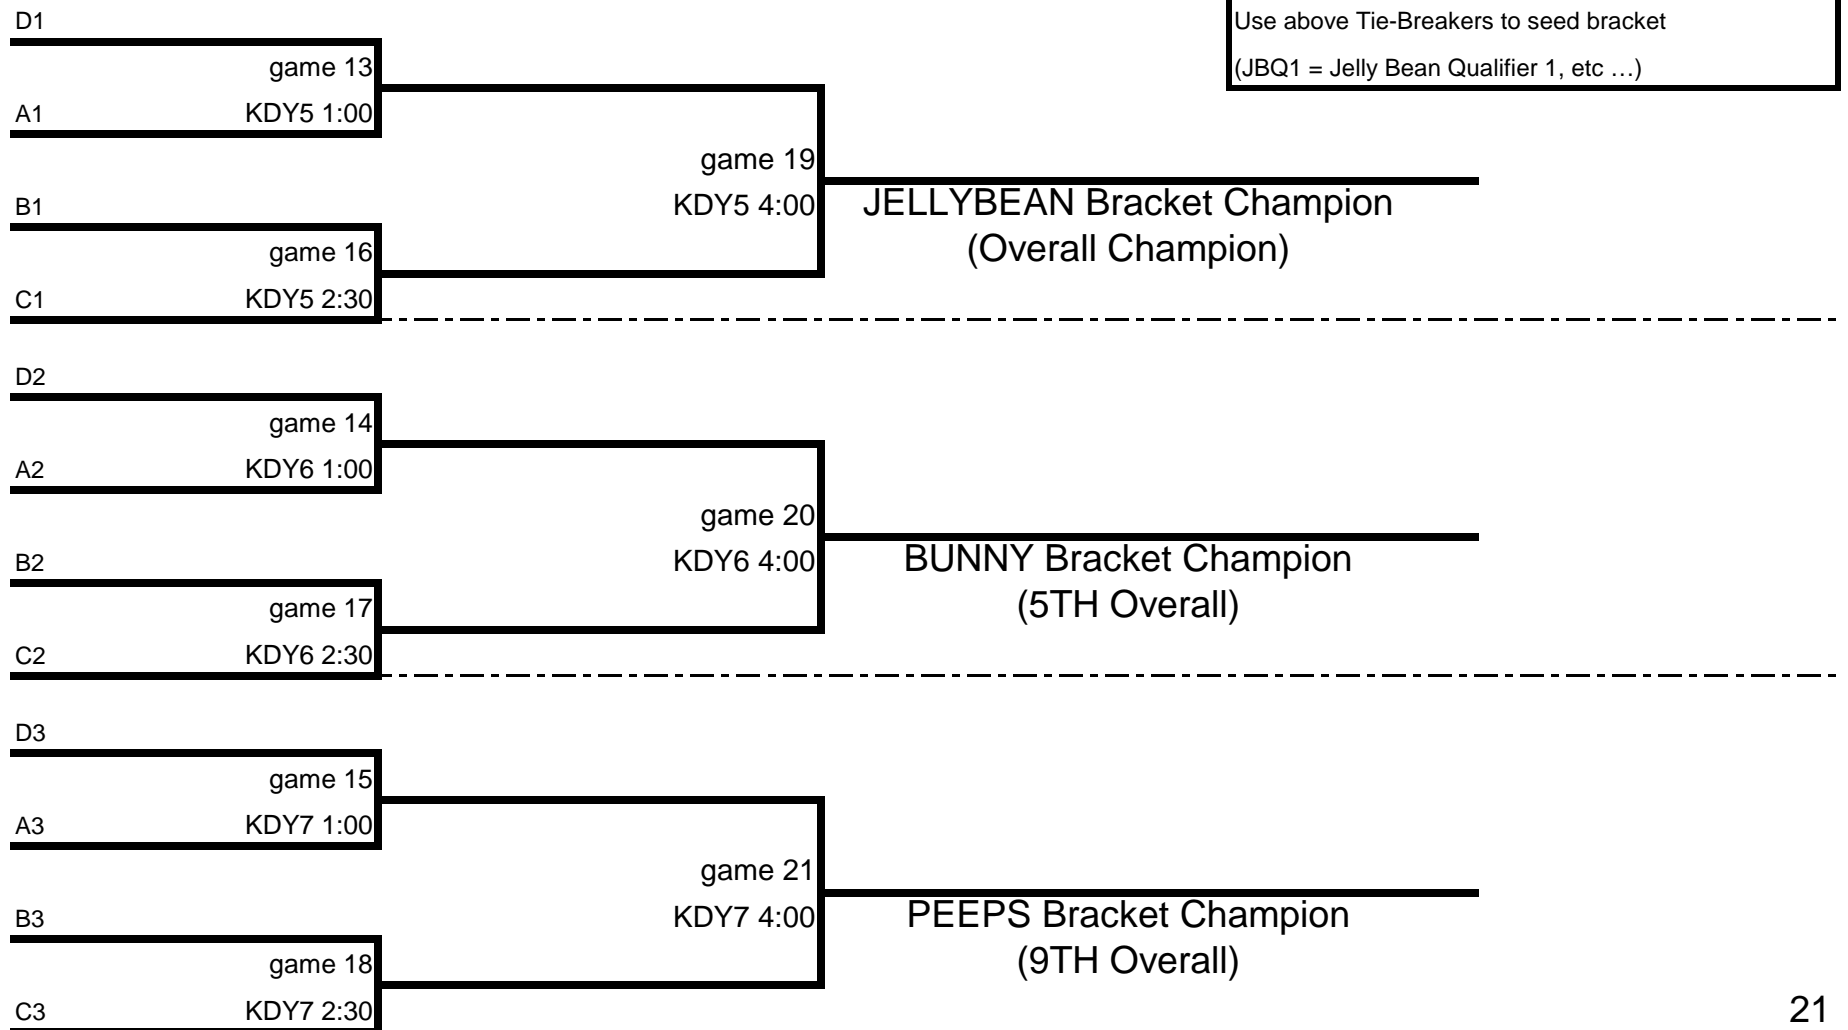

If Pool game ends in a tie - coin flip to determine bracket seeds

<== Bunny Bracket

Jellybean Bracket ==>

14U Kennedy Sports Complex 3300 S Kenton St Fields 5-6-7-8  
 Denver, CO

	14U				
POOL D	M	Rockettes	POOL B	T	Firebirds-Horan
	N	Colorado Cardinals - Vigil		U	DC Express
	O	Loveland Rage		W	Parker ThunderHawks
POOL C	P	CS Thunder 14u Bair	POOL A	X	CS Thunder 14UB - Hernez
	R	Majestix 14 u		Y	CS Tornados
	S	Colorado Menace		Z	CO Stars - Craig

(Game#)	Kennedy Fiel	5	6	7	8	
		Pool D	Pool C	Pool B	Pool A	<b>POOL TIE-BREAKERS</b>
Pool 8:00	(1) NO	(2) PR	(3) UW	(4) ZY	Record	W=1, T=.49, L=0
Pool 9:30	(5) MN	(6) PS	(7) UT	(8) ZX	Runs Allowed	
Pool 11:00	(9) MO	(10) RS	(11) WT	(12) YX	Run Differential (Max 7 per game)	
Bracket name ==>	JELLYBEAN	BUNNY	PEEPS	(empty)	Runs scored (max 10 per game)	
Bracket 1:00	(13) A1 D1	(14) A2 D2	(15) A3 D3		Coin Toss (arm wrestle to decide who calls it)	
Bracket 2:30	(16) B1 C1	(17) B2 C2	(18) B3 C3		1st from each pool advances to Jelly Bean Bracket	
Bracket 4:00	(19) W4 W5 Championship	(20) W4 W5	(21) W4 W5		2nd from each pool advances to Bunny Bracket	
					3rd from each pool advances to Peep Bracket	
					Use above Tie-Breakers to seed bracket	
					(JBQ1 = Jelly Bean Qualifier 1, etc ...)	