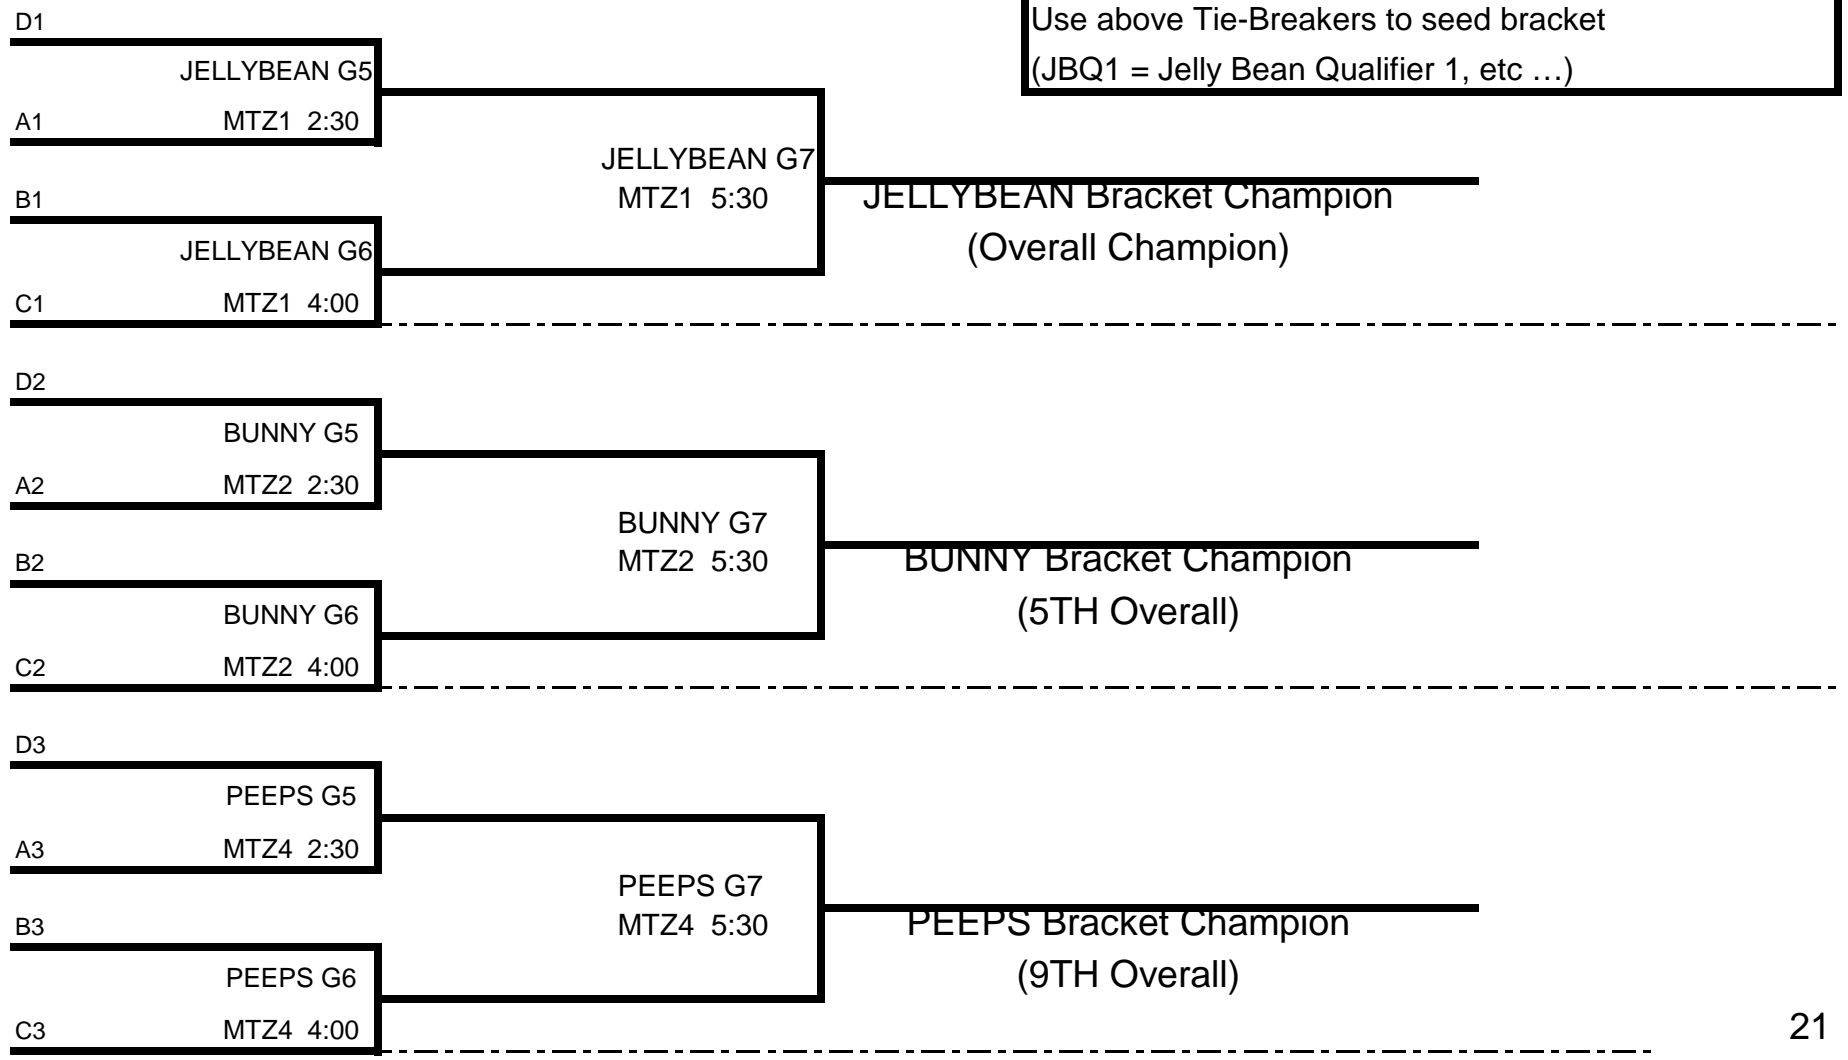

16U [Metzler Sports Complex](#) [4175 Trail Boss Drive](#) [Castle Rock, CO 80104](#) Fields 1-2-4

	16U				
POOL D	AA	HitStreak Intensity	POOL B	GG	AquaSox 16-B
	BB	CS Thunder - Goodhue		HH	Colorado Trouble
	CC	Sting 16UB		II	Hitstreak Crushers
POOL C	DD	CS Thunder 16B - Rose	POOL A	JJ	CS Tornados 16U
	EE	Colorado Sliders		KK	Crush 96
	FF	Lady Huskies 16B		LL	Widefield Aces

(Game#)	Metzler Fi	1	2	4	POOL TIE-BREAKERS
Pool	8:00	(1) AA BB	(2) DD EE	(3) GG HH	Record W=1, T=.49, L=0
Pool	9:30	(4) AA CC	(5) DD FF	(6) JJ KK	Runs Allowed
Pool	11:00	(7) BB CC	(8) GG II	(9) JJ LL	Run Differential (Max 7 per game)
Pool	12:30	(10) HH II	(11) EE FF	(12) KK LL	Runs scored (max 10 per game)
Bracket name ==>					Coin Toss (arm wrestle to decide who calls it)
Bracket	2:30	(13) A1 D1	(14) A2 D2	(15) A3 D3	Winner from each pool advances to Jelly Bean Bracket
Bracket	4:00	(16) B1 C1	(17) B2 C2	(18) B3 C3	2nd from each pool advances to Chocolate Bunny Bracket
Bracket	5:30	(19) W13 W16	(20) W14 W17	(21) W15 W18	3rd from each pool advances to Marshmallow Peep Bracket
					Use above Tie-Breakers to seed bracket (JBQ1 = Jelly Bean Qualifier 1, etc ...)