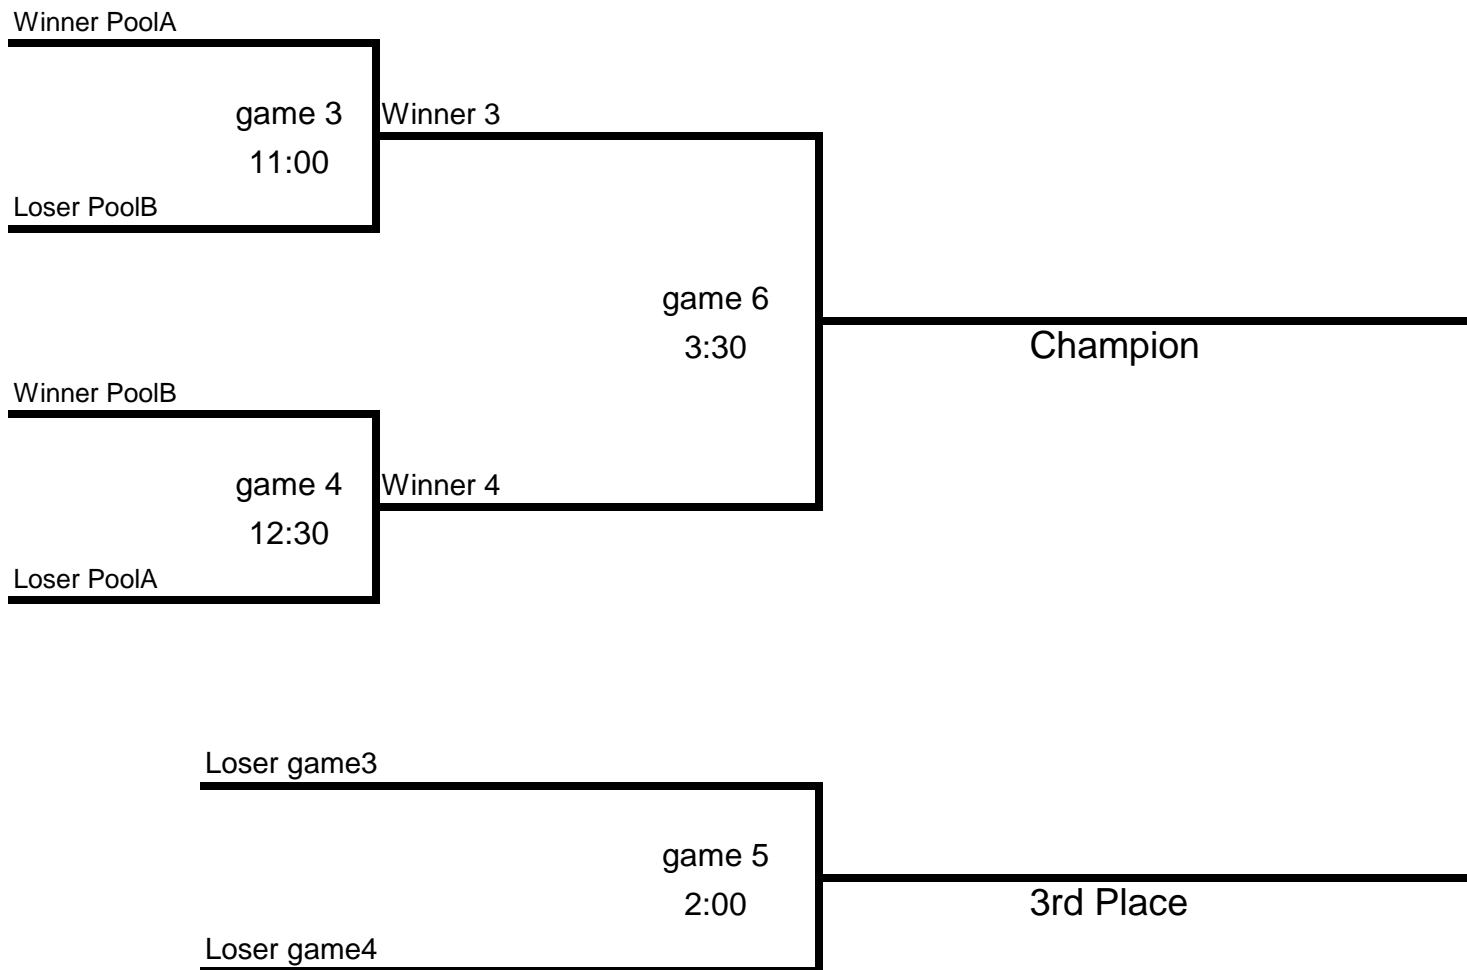

If Pool game ends in a tie - coin flip to determine bracket seeds

<== Bunny Bracket

Jellybean Bracket ==>

14U Kennedy Sports Complex 3300 S Kenton St Fields 5-6-7-8  
 Denver, CO

	14U				
POOL D	M	Rockettes	POOL B	T	Firebirds-Horan
	N	Colorado Cardinals - Vigil		U	DC Express
	O	Loveland Rage		W	Parker ThunderHawks
POOL C	P	CS Thunder 14u Bair	POOL A	X	CS Thunder 14UB - Hernez
	R	Majestix 14 u		Y	CS Tornados
	S	Colorado Menace		Z	CO Stars - Craig