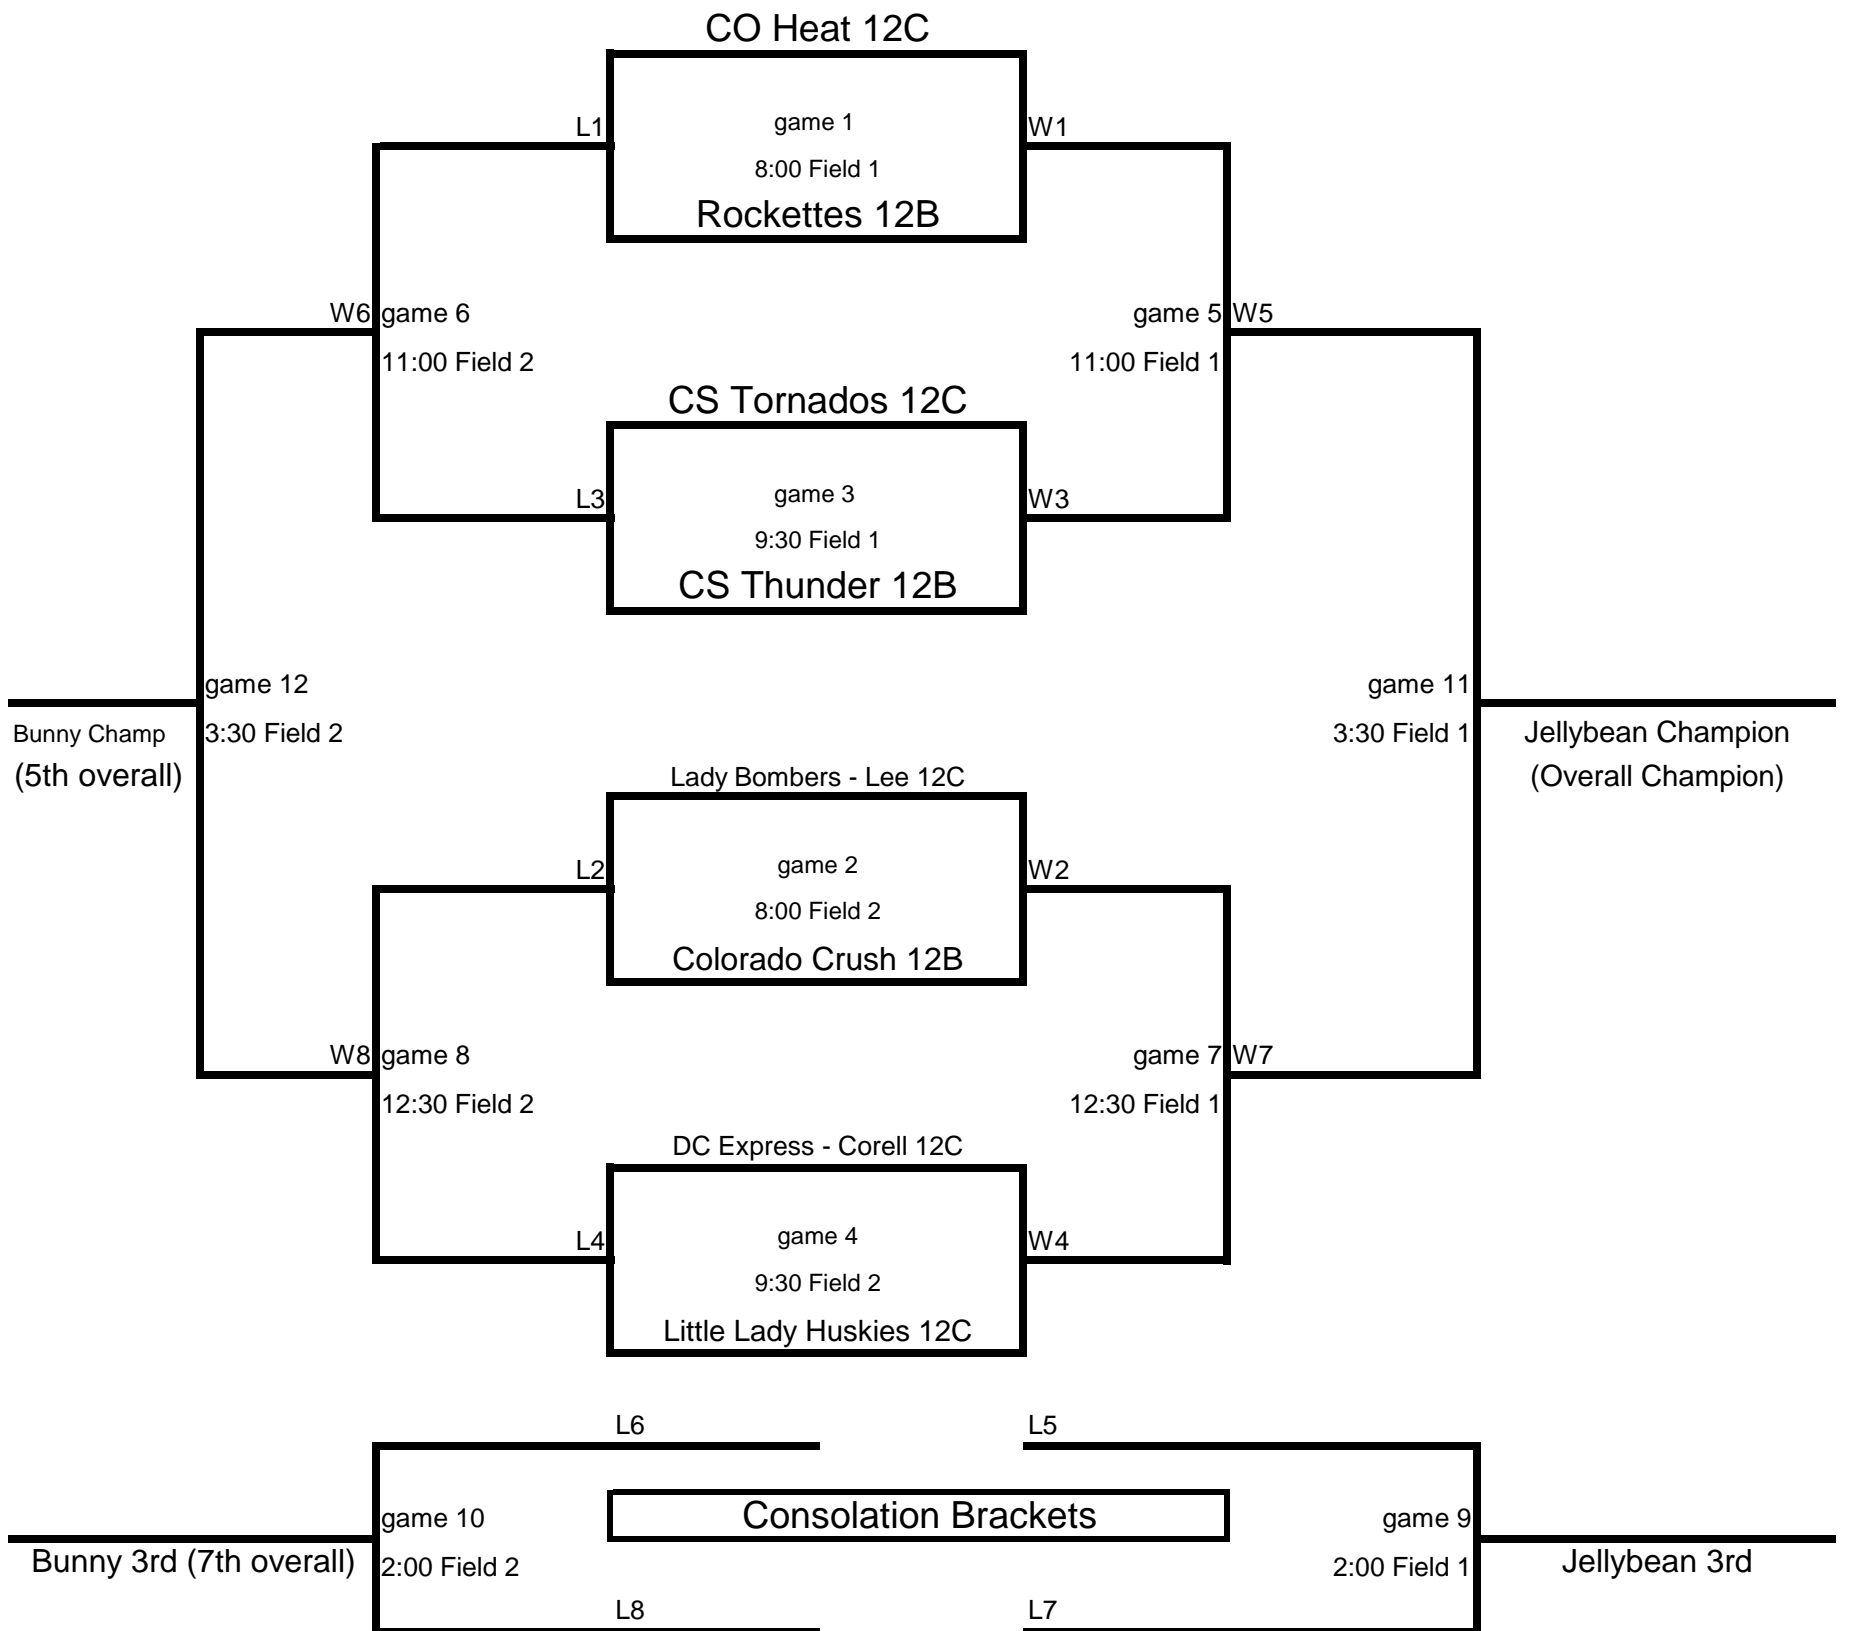

If Pool game ends in a tie - coin flip to determine bracket seeds

<== Bunny Bracket

Jellybean Bracket ==>

14U Kennedy Sports Complex 3300 S Kenton St Fields 5-6-7-8  
 Denver, CO

	14U				
POOL D	M	Rockettes	POOL B	T	Firebirds-Horan
	N	Colorado Cardinals - Vigil		U	DC Express
	O	Loveland Rage		W	Parker ThunderHawks
POOL C	P	CS Thunder 14u Bair	POOL A	X	CS Thunder 14UB - Hernez
	R	Majestix 14 u		Y	CS Tornados
	S	Colorado Menace		Z	CO Stars - Craig